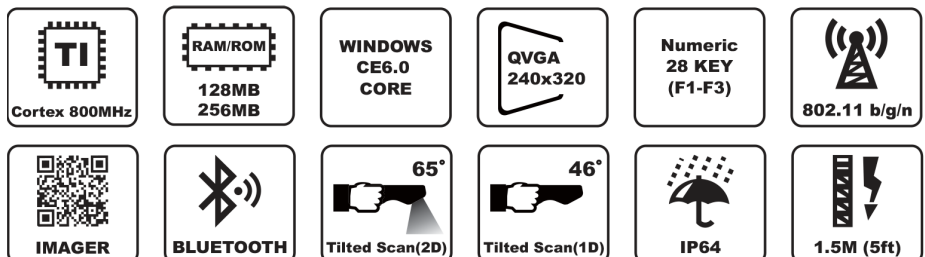

/ DELFI LUNA

UNBEATABLE POWERFUL PROCESSOR IN THE CLASS

Delfi Luna adopts powerful Cortex A8 – 800Mhz microprocessor from Texas Instruments, unbeatable specification among same compact data collector class, which screen size is from 2.2 inch to 2.4 inch, in the industry. Its memory is 128MB/256MB for RAM/ROM as well as its expansion micro SD card slot can accept SDHC card up to 32GB.

BEST AFFORDABLE DATA COLLECTING SOLUTION

Delfi Luna is designed for “what users need most” at daily data collecting works, with less superfluous features but essential ones, to make users satisfied with affordability in aspect of overall total cost of ownership (TCO), such as Windows Embedded CE 6.0 Core operating system should be fit on most of stock-taking applications because it is proven platform for decades.

WELL -BALANCED FEATURES TOWARD INDUSTRIAL-FRIENDLY

Wireless features supports Wi-Fi IEEE 802.11 b/g/n and Bluetooth v.2.1 Class with EDR(Enhanced Data Rate) function. Delfi Luna equips with world-class barcode scanners with the choice between 1D/2D area imager. Especially, the shooting angle of barcode scanners is tilted 65 degree downward so that it provides dramatic comfort on your wrist at any intensive scanning work such as stock-counting and asset management. Also, widely-used QVGA color screen makes most of all applications fit on 2.4 inch TFT-LCD based touch screen with sharp edges of fonts and images.

/ DELFI LUNA

TECHNICAL DATA:

PHYSICAL CHARACTERISTICS

Dimension: : 157 x 57 x 40.2 mm
(6.18 x 2.24 x 1.58 in) with standard battery
Weight: 235g (8.2oz) with standard battery

ENVIRONMENTAL

Operating Temperature
Operating: -20°C to 60°C (-4°F to 140°F)
Storage: -40°C to 70°C (-40°F to 158°F)
Humidity: Non-condensing, 95%
Rain & Dust Proof: IP64
Drop Spec: 1.5m (5 ft.) per MIL-STD 810F
at room temperature (-10°C to 50°C)
Tumble Spec: 500cycle (1,000hit) @ 1m (3.3ft)
ESD: +/- 15 kV air, +/- 8 kV contact